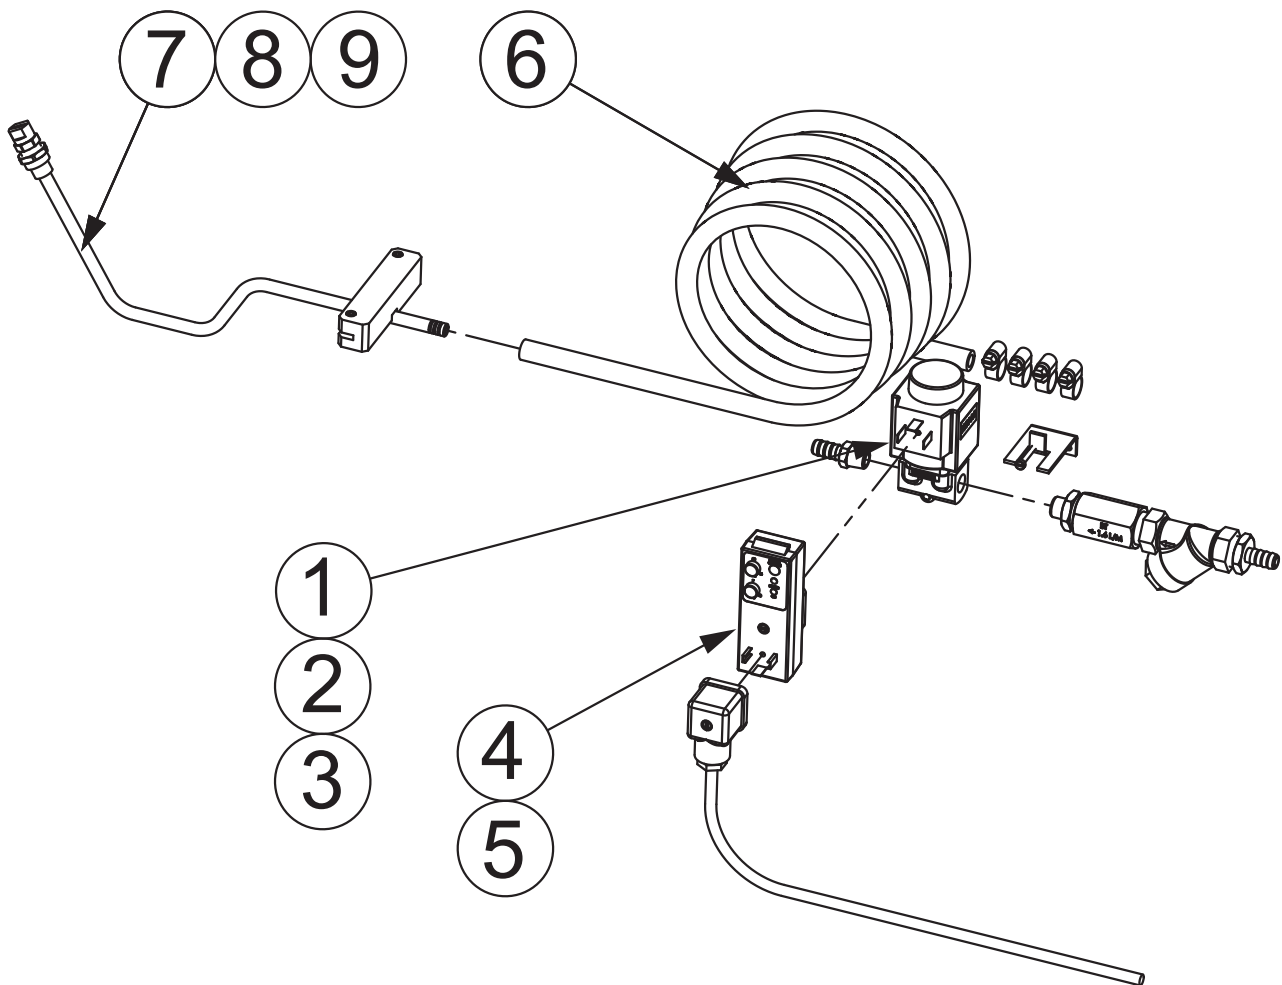

Spare parts CIP

Pos	Description	Article number
1	Solenoid valve 230V	NNN-041
2	Solenoid valve 110V	NNN-042
3	Solenoid valve 24V	400-005
4	Timer 110V-230V	NNN-043
5	Timer 24V	400-006
6	CIP Hose	NNN-040
7	CIP Tube Clara	NNN-045
8	CIP Tube Lina	NNN-046
9	CIP Tube Emma	NNN-047